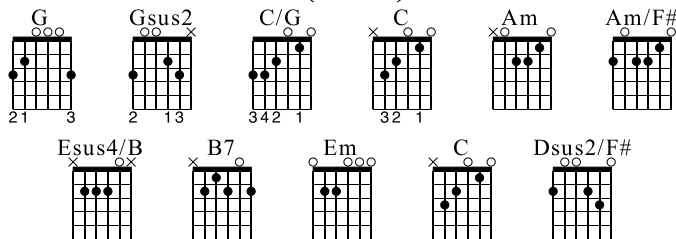

## (123)

♩ = 80

Help in our lives, Je - ho - vah pro - vides, Shep - herds to tend his flock.

G Gsus2 C/G G C G Am Am/F#

*mf*  
Capo. fret 5  
let ring throughout

TAB

By their ex - am - ple they serve as guides, Show - ing us how to walk.

G Gsus2 C G C Am Esus4/B B7

TAB

God gives us men who have earned our trust, Men who are loy - al and true.

Em C Dsus2/F# Gsus2 C/G G

TAB

They show con - cern for his preci - ous sheep; Love them for all that they do.