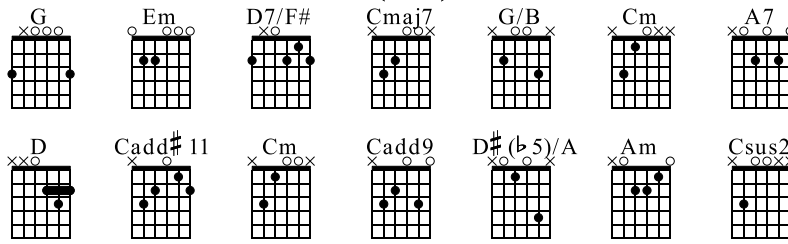

108 - God's Loyal Love

(18)

Standard tuning

♩ = 75

Loy - al love! God is love. We can sense his

mf
Capo. fret 7
let ring throughout

1 2 3

T 0 0 3 3 0 0 0 0 0 0 0 0
A 0 0 0 0 2 2 0 0 0 2 0 0
B 3 3 0 2 3 2 0 0 0 0 0 0

care from a - bove. God by means of his pre - cious Son,

Cmaj7 D7/F# G D7/F# G G/B

4 5 6

T 0 0 2 0 2 0 1 0 0 0 1 3 0
A 3 2 0 0 2 0 0 2 0 0 0 0 0
B 3 2 3 2 0 0 0 0 3 0 2 0 0

Paid the ran - som for ev - 'ry one. Giv - ing hope that we

Hey there, all you thir - sty ones, Come and drink life's

G Cadd#11 D/F#

TAB

3	0	3	0	2	0	3	2	1	0	0	0	1
0	0	0	0	0	0	0	0	0	0	0	0	1
3						3						

wa - ter free. Yes, come drink, you thir - sty ones;

G Cm Cmaj7 Cadd9 D#(b5)/A

TAB

0	0	0	3	3	0	0	1	2	0	0	3	0	1	4
0	0	0	0	0	1	2	0	0	0	0	3	2	0	1
3					3						3			0

God's loy - al love you'll see.

G Am Csus2 G/B

TAB

0	1	2	0	0	4	0	0	0
0	0	0	3	0	3	0	0	2
3								