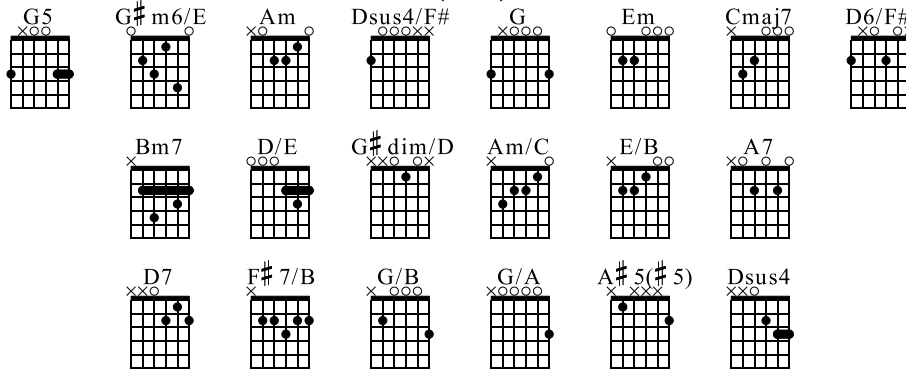

114 - "Exercise Patience" (78)

Standard tuning

♩ = 76

Our Sov' reign Lord, Je - ho - vah, Is Zea - lous for his ho - ly

G5 G#m6/E Am Dsus4/F#

mf
Capo. fret 3
let ring throughout

TAB: 0 | 3 3 1 0 | 3 3 1 0 | 0 2 1 2 0 |

name. He fer - vent - ly de - si - res To clear it from un - right - eous

G G5 Em Cmaj7 D6/F#

TAB: 0 0 0 | 3 3 0 3 | 0 0 | 0 2 1 2 0 1 |

blame. Through ma - ny gen - e - ra - tions, Great en - du rance he has

G5 Em Am Bm7

TAB: 3 0 0 3 | 3 3 2 0 | 3 0 1 | 2 2 0 3 |

shown; D/E In G# dim/D lov - ing, kind - ly pa - tience, Not

TAB

2	2	3	0	1	2	0	3	1	0	0	0
0			1	0	2	2	0	1	1	0	0
0			0	3					2		

wea - ry has he grown. His will is that sal -

TAB

0	2	0	2	3	0	2	1	2	0	3	3	0	3
0			0			0	2	2		0	0		
0										3			

va - tion All sorts of peo - ple might at - tain. Long -

TAB

0	0	0	0	0	1	0	2	1	0	2	3	2	2
0					0		2				3		
0					0					2			

last - ing, lov - ing pa - tience By God will not have been in vain.