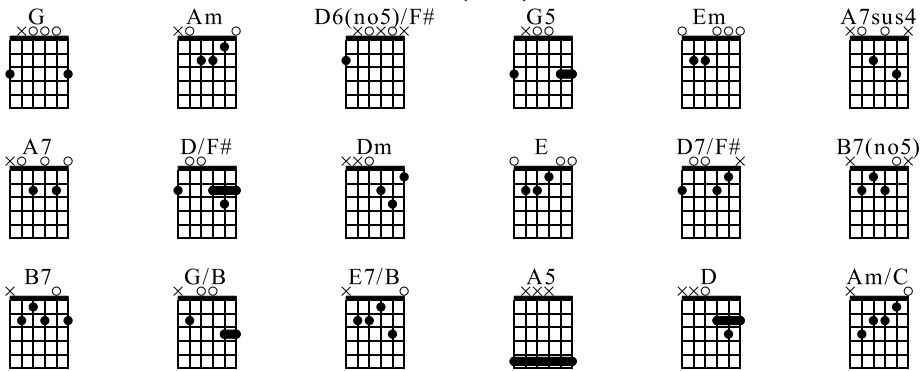

## (35)

Standard tuning

♩ = 72

Great God Je - ho - vah, bound - less in might, You have made known your

G Am D6(no5)/F# G5 Em

*mf*  
Capo. fret 5  
let ring throughout

love of right. Bad - ness pre - vails on earth be - low,

A7sus4 A7 D/F# Dm E Am

Caus - ing us pain, as you well know. You are not slow, as

D7/F# G5 Em Am B7(no5) Em B7 Em

TAB notation for guitar accompaniment across three systems.

men may con - tend; Your time is near for pa - tience to end.

TAB

3	3	2	0	0	5	2	3	3	0	1
0	0	1	0	3	5	8	3	0	0	2
3	0	2	3	2	5	5	0	2	0	2
					5	0	3	2	0	0
									3	0
										2
										2
										3

deep grat - i - tude.

D G

TAB

0	2	3	3
1	2	0	0
3	0	3	3