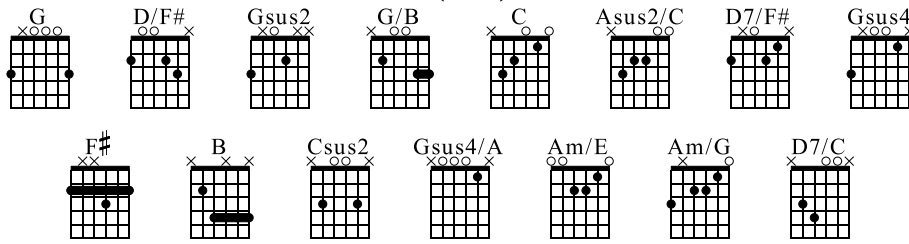

120 - Imitate Christ's Mildness (82)

Standard tuning

♩ = 100

The great - est of men was our

mf
Capo. fret 5
let ring throughout

G D/F# Gsus2 G/B

T 0 0 2 0 4 2 0 0
A 0 0 0 0 0 0 0 0
B 3 2 3 2 3 2 3 2

Lord Je - sus Christ; By pride or am

C D/F# G C

T 1 3 0 0 0 3 0
A 0 0 2 0 0 0 0
B 3 2 3 3 3 3 3

bi - tion he was not en - ticed. God's

G/B Asus2/C D/F#

T 3 0 0 0 0 2 0 2
A 0 0 0 0 2 2 0 2
B 2 3 3 3 3 2 2 2

pur - pose gave him the most pro - mi - nent

Chords: D7/F# Gsus4 G/B C F#

TAB: 2 1 0 2 | 1 0 0 0 | 0 2 3 5

B: 2 0 2 3 | 3 0 2 3 | 3 2

role; Yet, low - ly in heart, he was

Chords: B Csus2 G/B Gsus4/A G Am/E Am/G

TAB: 4 3 3 3 | 3 3 1 0 | 0 1 2 2

B: 2 4 3 2 | 2 0 0 0 | 3 0 2 3

al - ways whole - souled.

Chords: D/F# D7/C G/B

TAB: 2 0 4 0 | 0 3 2

B: 2 0 3 2