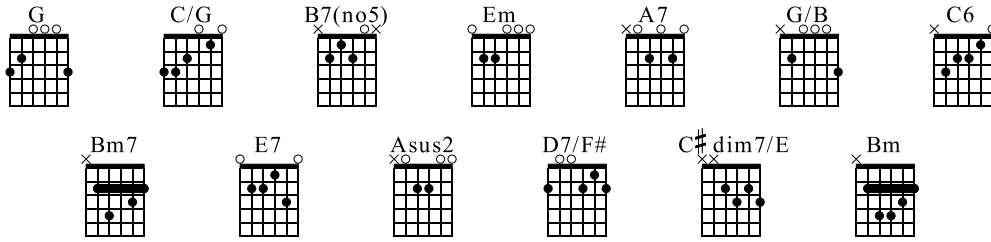

140 - Life Without End - At Last!

(55)

♩ = 129

Can you see with your mind's eye,

G C/G G C/G

1 2 3 4

mf
Capo. fret 5
let ring throughout

T	0	3	1	0	1 3	1
A	0	0	0	0	2 4	0
B	3	3	3	3	0	2 0

Peo - ples dwell - ling to - get - her?

G B7(no5) Em A7

5 6 7 8

T	0	3	0	0	0	0
A	0	0	0	0	2	0
B	3	2	0	0	2	0

Sor - sow has passed. Peace at last!

G/B C6 Bm7 E7

9 10 11 12

T	0	0	0	2	3	3
A	0	0	1	3	3	3
B	2	0	3	2	4	2

Life with - out tears or pain.

Asus2 D7/F# G G/B

13 14 15 16

T	0	2	0	0	0	0
A	0	2	0	0	0	0
B	0	2	2	3	2	0

Sing out with joy of heart!

C C# dim7/E G

TAB

3	0 1	3	2 2
0	2	2	3
3			3

You too can have a part.

C C# dim7/E G D7/F#

TAB

3	0 1	3	0 0 3	3 1 0
0	2	2	0 0 3	0 0 2
3			3	2

Live for the day when you'll say,

G/B C6 Bm E7

TAB

0	0 3	0 1	2 3 3	3 2 1
2		1 2 1	3 4 4	0 2 1
		3	2 4 4	0