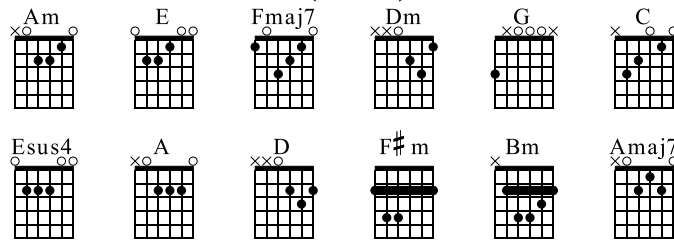

142 - Holding Fast To Our Hope

(129)

Standard tuning

$\text{♩} = 88$

Man - kind has stum - bled for cen - tur - ies in dark - ness. Vain is their quest as they

Am E Am Fmaj7 Am A5

mf
Capo. fret 5
let ring throughout

N-Git

TAB

0	0	0	0	0	0	0	0	0	0	0	0	0	0	0	0	0	0
2				2	3	1											
0				0				0									

try to catch the wind. Man's tra - gic flaw is re - vealed in its stark - ness;

E Am Am Dm G C

TAB

0	1	3	0	0	0	0	1	0	0	1	3	0	0	1	3	0	1
				2	2	2		2		2	3	1					
0				0				0					3				2

None can they save, for they all have sinned.

Fmaj7 Dm Fmaj7 Esus4

TAB

2	0	1	3	2	3	1	0	1	0	2	1						
				3			0			3							
1				0			1					0					

Sing with good cheer, for God's King - dom is here! His

A D E A