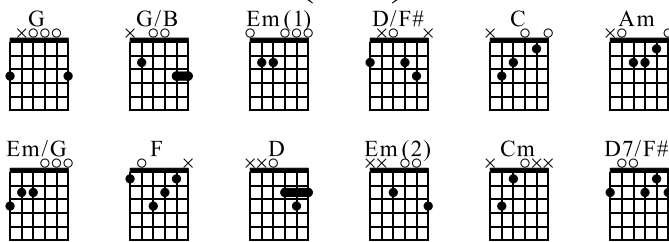

151 - He Will Call

(111)

Standard tuning

♩ = 65

Life, like a mist, app - ears for just a day, Then

G G/B Em(1) D/F# C Am

mf *p* *mf* *p* *mf*

Capo. fret 7
let ring throughout

N-Cit

dis - app - ears to - mor - row.

C

mp *mf*

All that we are can quick - ly fade a - way, Re -

Am Em/G F

placed with tears and sor - ow.

Em(1)

TAB

3	0	0	0	0	3	2	3	0	1	0	2
2	0	0	0	0	0	3		0	0	1	0
					0			3			

he will have a long - ing For the

G C Cm

TAB

3	3	3	0	3	1	0	0	2
0					2	2	0	0
0	3	1	2	3	2	2	0	1

work of his own hand. So have

G/B D7/F# G

TAB

faith, and do not wonder, For our

G G/B

TAB

God can make us stand. And

Em(2) C

TAB

we shall live for - ev - er, As the