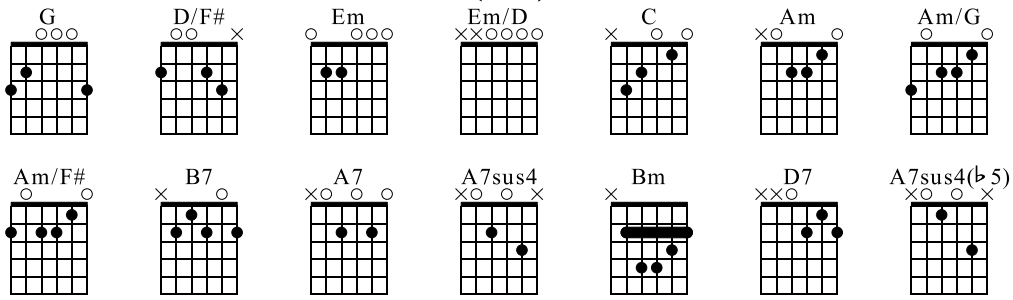

30 - My Father, My God and Friend (91)

♩ = 86

Life in this world can be hard. Life in this world can bring

G D/F# G Em Em/D

mf
Capo. fret 5
let ring throughout

tears and pain. Still ev'ry day I will say, "My

C Am Am/G Am/F# B7

life is not in vain." For God is not un-

Em A7 A7sus4 D/F# G

right - eous, And he re - mem - bers the love I've shown. So

Bm C Em

TAB

he is ev - er near me; With Je - ho - vah, I'm not a -

Am Bm C

TAB

lone. Yes, God is my pro - vi - der and my pro -

D7 G Bm

TAB

tect - or down to the end. Yes, Je - ho - vah is my

C A7sus4(b5) G

TAB