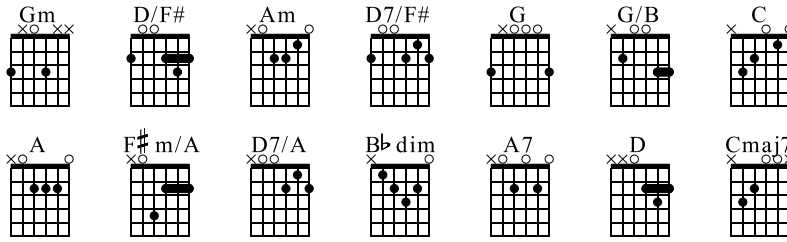

31 - Oh, Walk With God! (26)

♩ = 116

Oh, walk with God in mo - de - sty; Show

mf
Capo. fret 5
let ring throughout

1 2 3 4

TAB

loy - al love, and be true. Stay

Am D7/F# G G/B

5 6 7 8

TAB

close to Je - ho - vah, lean - ing on him, And

C G/B D7/F# G

9 10 11 12

TAB

let his strenght sus - tain you. Keep

A F#m/A G D7/F#

13 14 15 16

TAB

hold - ing tight to his faith - ful Word; You'll
 G D7/A G/B B \flat dim G/B

TAB

nev - er drift a - way. So
 A7 D D/F#

TAB

let God lead you by the hand,
 G D7/F# G Cmaj7 Am B \flat dim

TAB