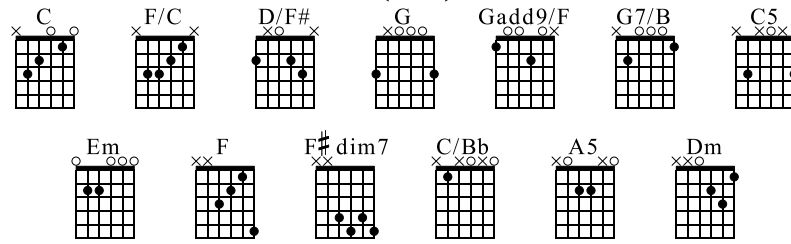

36 - We Guard Our Heart

(52)

Standard tuning

♩ = 100

mf
Capo. fret 3
let ring throughout

We guard our hearts, it means our life; We

shun the path of sin. God reads the heart, and

there he finds The per-son deep with-in. Some-

TAB

0 0 1 2 3 1 3 0 2 0 2

3 2 2 2 0 0 0 0 2 0 2 0 0 0 0 0

3 2 2 2 3 3 1 3 3

1 1 2 1 0 0 0 0 2 0 2 0 0 0 0 0

3 2 2 2 3 3 1 3 3

1 3 0 0 0 3 4 5 1 0 1 0 1 0

2 0 0 0 3 3 3 3 3

times the heart de - ceives the mind And we be - gin to

9 10 11

F/C C Em

TAB

0	0	1	2	1	0	0	0	1
3	2	2	2	2	3	3	3	2
3	2	2	2	2	3	3	3	2
3	2	2	2	2	3	3	3	2
3	2	2	2	2	3	3	3	2
3	2	2	2	2	3	3	3	2

stray. So may our mind di - rect our heart, And