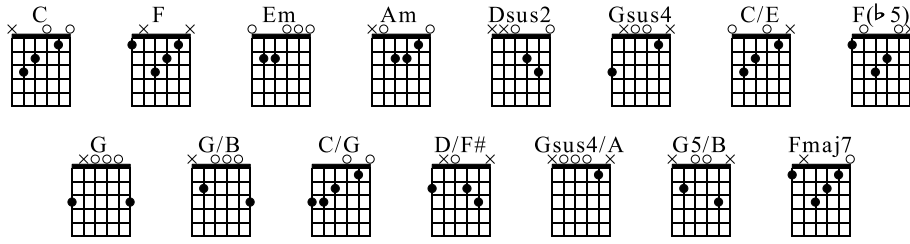

48 - Daily Walking With Jehovah

(48)

Standard tuning

♩ = 88

Hand in hand with our dear Father, We would humbly

C F C Em Am

mf
Capo. fret 5
let ring throughout

1 2 3

T	0	1	0	3	1	2	2	0	1	0	3	0
A	0	2	0	2	2	3	2	0	3	2	0	0
B	3	2	0	2	1	3	3	2	3	2	0	0

walk with him each day. Oh, how un- de- served his kind- ness

Dsus2 Gsus4 C C F C

4 5 6

T	0	3	1	0	1	0	1	0	3	1	2	2	0
A	0	0	0	3	2	0	0	3	2	3	3	2	2
B	3	3	3	3	2	3	2	2	2	1	3	3	2

That he grants to those who seek his way!

Em Am Dsus2 Gsus4 C

7 8

T	1	0	3	0	0	3	1	0	1
A	0	2	0	2	0	0	3	1	0
B	3	2	0	0	0	3	3	3	2

By his love God made pro - vis - ion; We may free - ly

C C/E F(b5) G G G/B C C/G D/F#