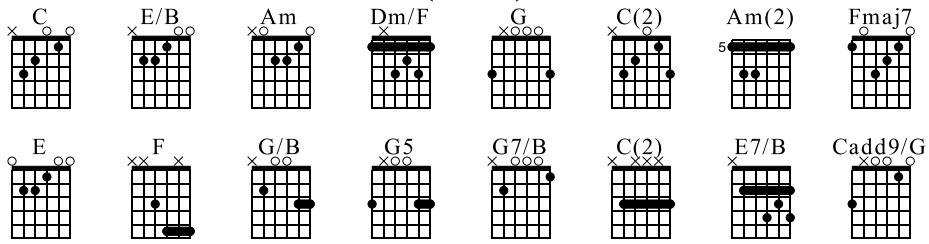

6 - The Heavens Declare God's Glory

(105)

Standard tuning

♩ = 52

The heav - ens tell the glo - ry of Je - ho - vah. The work of his own hand we

C E/B Am Dm/F G C C(2) Am(2)

see in skies a - bove. And each new day brings to him right - ful praise. The

Fmaj7 E C F G/B C(2) E/B Am G5

star - lit night pro - claim his might, His wis - dom, and his love.

C G7/B C(2) E7/B Fmaj7 Cadd9/G C

mf
Capo. fret 3
let ring throughout

N-Gt

TAB

0 0 0 0 1 3 1 0 1 3 3 3 3 5 5