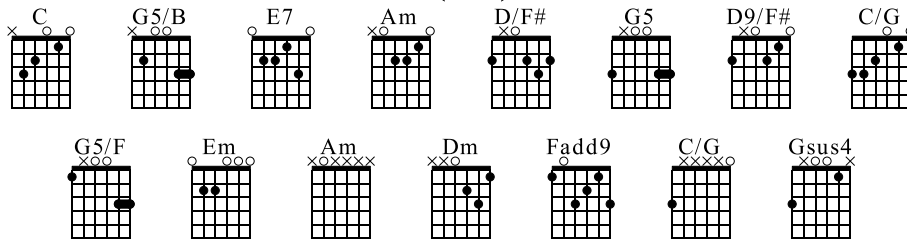

65 - Move Ahead!

(45)

Standard tuning

♩ = 102

Move a - head, move a - head to ma - tu - ri - ty! Shine the

mf
Capo. fret 5
let ring throughout

light of the truth so that all may plain ly see. Try your best to im - prove in your

mi - ni - stry, Trust in God for true suc - cess. There's a

6 7 8

T A B

0 0 | 1 0 1 3 | 0 1 3 | 0 1 3 | 1 0 1 3 | 0 1 |

0 0 | 2 0 2 0 | 0 0 0 | 0 0 0 | 2 0 0 | 0 1 |

3 3 | 3 2 2 0 | 3 3 | 3 2 3 | 3 2 3 | 3 3 |

place in the ser- vice for all. It's the work Je- sus did, you'll re-

9 10 11

T
A
B

call. Look to God for sup- port that you may not fall, Standing

12 13 14

T
A
B

firm for righ- teous- ness.

15 16

T
A
B