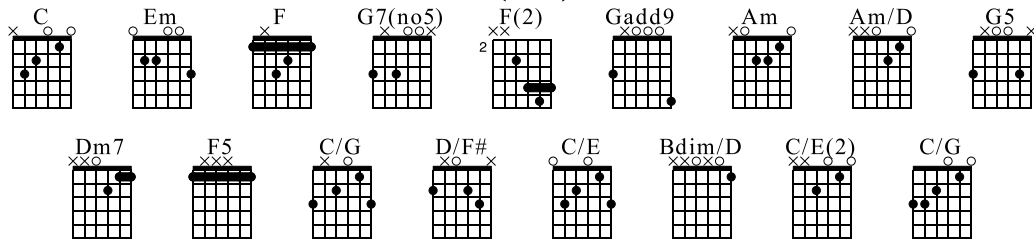

80- "Taste and See That Jehovah Is Good" (95)

Standard tuning

♩ = 120

Our ser - vice to God we cher - ish; We

C Em F G7(no5)

mf
Capo. fret 2
let ring throughout

wal - ue our priv' - lege to preach. We buy out the

reach. C God's F(2) Word in - vites Em us: 'Come taste Dm7 and G5

15 16 17 18 19

TAB

see-- C See F5 that Je - ho - vah is good.' D/F# G5

20 21 22 23 24

TAB

God - ly de - vo - tion brings great - est gain, Am