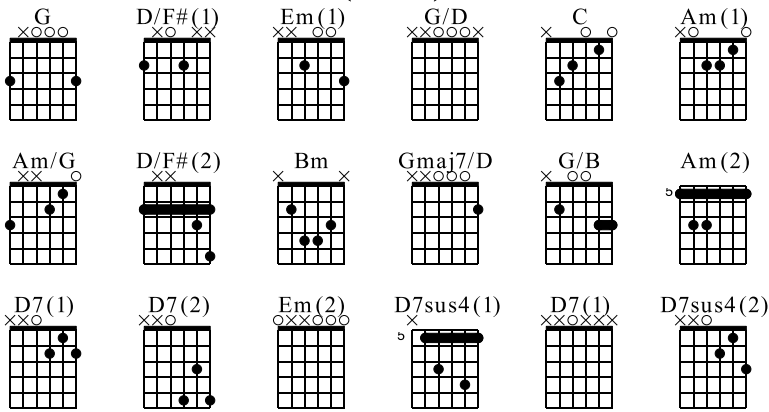

81 - The Life of a Pioneer

(140)

Standard tuning

♩ = 112

At the start of the day, with the

mf
Capo, fret 2
let ring throughout

sun yet to rise, We are mak - ing our way with the

sleep in our eyes, and we pray. We are

N-Git

TAB notation for guitar, showing strings T, A, B and fret numbers.

there with a smile for the peo - ple we

Am(1) Am/G D/F#(2)

meet. Some may stop for a while, some pass by on the street, but we

Bm Em(1) Gmaj7/D C G/B

stay. it's the life that we

Am(2) D7(1) G

choose; for Je - ho - vah we live. And what -

D7(2) Em(2) G/B

ev - er he asks, we will do.

C Em(2) D7sus4(1)

D7(1) In the work we en - dure, Wheth - er
G D7(2)

TAB

sun - shine or rain. It's a way we can
Em(2) G/B C

TAB

say ev - 'ry day: "I love
Em(2) D7sus4(1) D7sus4(2)

TAB

you." G C/G G

TAB