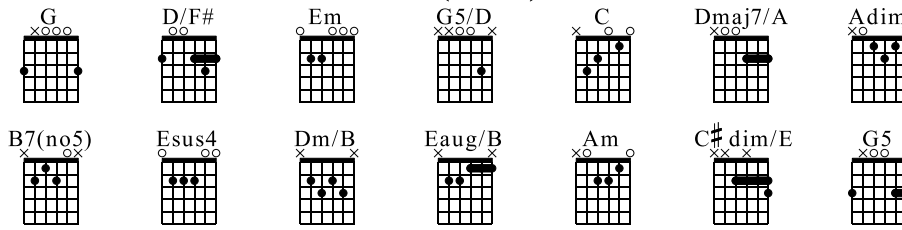

# 86 - We Must Be Taught

## (117)

Standard tuning

♩ = 100

Come with re - joi - cing, and learna - bout Je - ho - vah.

G D/F# Em G5/D C D/F#

1 2 3 4

*mf*  
Capo. fret 5  
let ring throughout

N-Gt

TAB

0	0	2	0	0	3	3	0	1	0	0	2	0
3		2	0		2	0	3	2		0	2	0
3		2	0		2	0	3	2		0	2	0

"Come drink life's wa - ter," the spi - rit has said.

G D/F# Dmaj7/A D/F#

5 6 7 8

TAB

0	0	2	2	3	2	2	3	0	3
0	0	2	2	3	2	2	3	0	3
3		2	2	3	2	2	3	0	3

Health - ful in - struc - tion, God has pro - vi - ded.

Adim B7(no5) Esus4 Dm/B Eaug/B Am

9 10 11 12

TAB

1	0	2	2	0	3	1	0	0	0	2	2
0	1	2	2	0	2	1	0	0	2	2	2
0	1	2	2	0	2	1	0	0	2	2	2

C# All those who hun - ger for truth will be fed.  
 dim/E those who hun - ger for truth will be fed.  
 G5 Am D/F# G