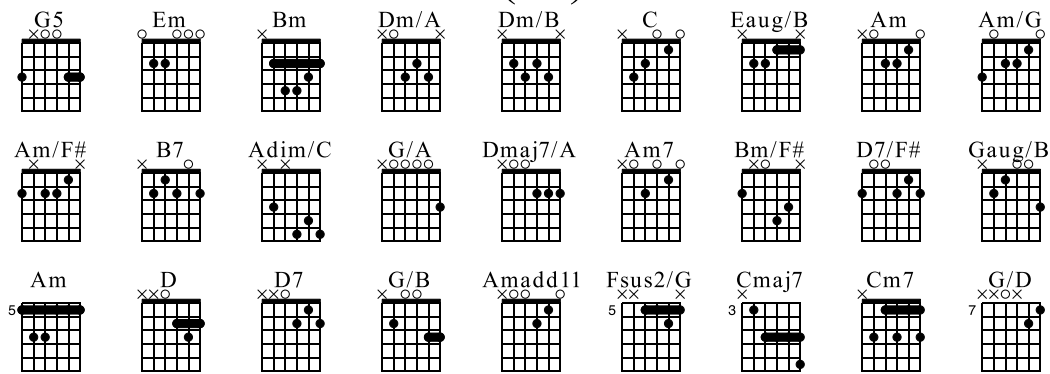

88 - Make Me Know Your Ways

(69)

Standard tuning

♩ = 72

We're Gath - ered to - get - her Je - ho - vah, our God, Acc -

G5 Em Bm Dm/A Dm/B

mf
Capo. fret 2
let ring throughout

cept - ing your warm in - vi - ta - tion. Your Word is a lamp that

C Eaug/B Am Am/G Am/F# B7

lights up our path way, The source of di - vine e - du - ca - tion.

Adim/C Em G/A Dmaj7/A Am7 Bm/F#D7/F#

TAB notation for guitar accompaniment.

Teach me your ways, and make me understand; Incline my ear to hear your wise com-

G5 Gaug/B Am D D7

TAB

3	0	3	3	7	7	5	5	5	5	3	3	2	2	0	2	3	5	0
0			1	0				7	5		0			0				
3			2		5													

mand. Cause me to walk in ways of truth and right, and

G/B Amadd11 Fsus2/G Cmaj7 Cm7

TAB

3	0	2	0	1	2	0	4	0	5	7	8	8	6	7	7	3	3	5	3	1	5
0				0					5			5	5	6	5			1	3	1	
2				0					5			5			3			1			